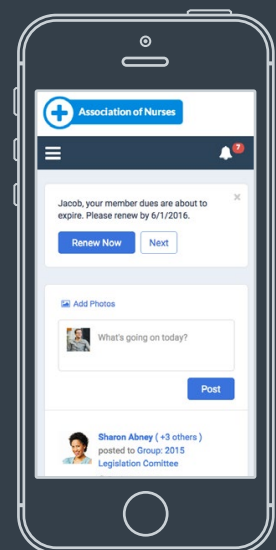

SocialLink: game-changing technology for changing times.

All-new social networking that connects members to experts, education, information and careers.

Get ready for the future today with the only AMS that gives associations and nonprofits their own social networking platform. Now, with SocialLink, YourMembership's AMS unleashes the power of social media, mobile accessibility, analytics and the cloud to advance your organization.

Turn to check out the features and benefits. ▶

470 POSTS ▲73%

640 COMMENTS ▼26%

12 CONNECTIONS ▼62%

820 LOGINS ▲183%

Turn your members into followers.

Member personalization + participation that increases value.

An easy-to-use desktop and mobile experience lets busy members share ideas, ask questions and network with peers and experts when they want, where they want and how they want.

Marketing communications that connect.