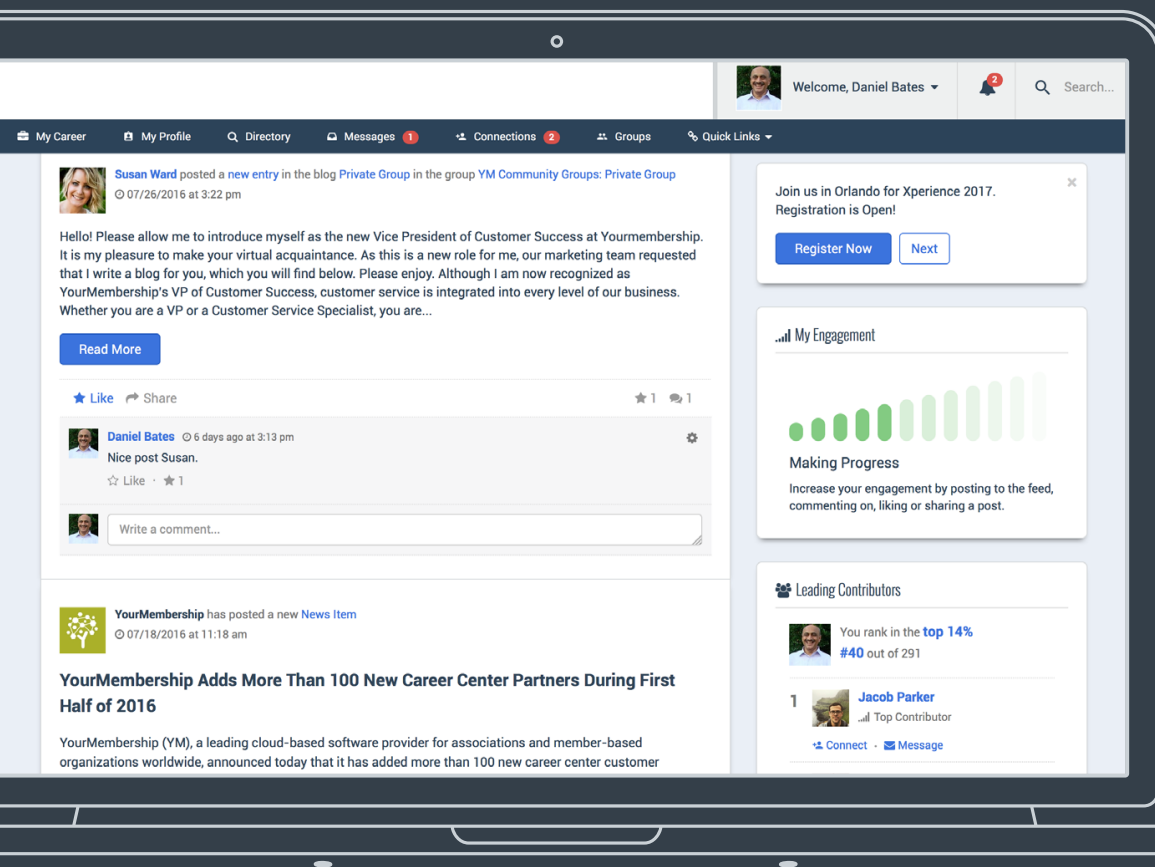

SocialLink: game-changing technology for changing times.

All-new social networking that connects members to experts, education, information and careers.

Get ready for the future today with the only AMS that gives associations and nonprofits their own social networking platform. Now, with SocialLink, YourMembership's AMS unleashes the power of social media, mobile accessibility, analytics and the cloud to advance your organization.

Turn to check out the features and benefits. ▶

470 POSTS ▲73%

640 COMMENTS ▼26%

12 CONNECTIONS ▼62%

820 LOGINS ▲183%

Turn your members into followers.

Member personalization + participation that increases value.

Elevate collaboration within communities and social networks by connecting your members to ideal discussions, education and messages, as well as networking and career opportunities.

Turn episodic engagement into continuous participation.

An easy-to-use desktop and mobile experience lets busy members share ideas, ask questions and network with peers and experts when they want, where they want and how they want.

Marketing communications that connect.